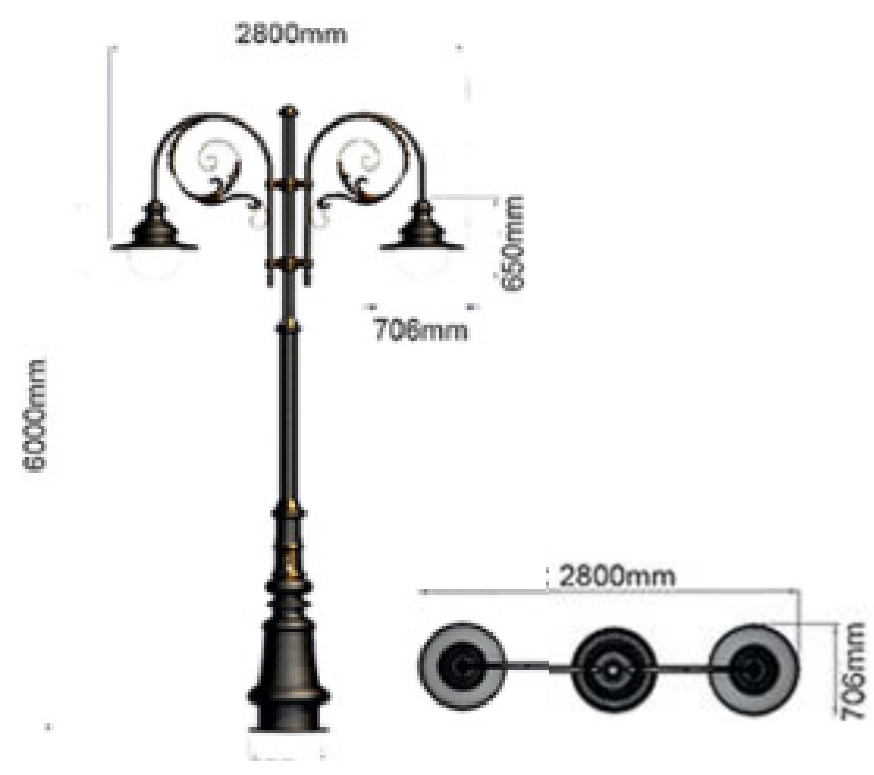

40 - 90 Watt
Compatible

Symmetrical

Product	Product Code	Power	Lumen Output	ColorTemp.
LIXIA	PL10791	2x40W	8400 / 8528 lm	3000K/ 4000K
LIXIA	PL10791	2x60W	12600 / 12792 lm	3000K/4000K
LIXIA	PL10791	2x90W	16800 / 16992 lm	3000K/4000K