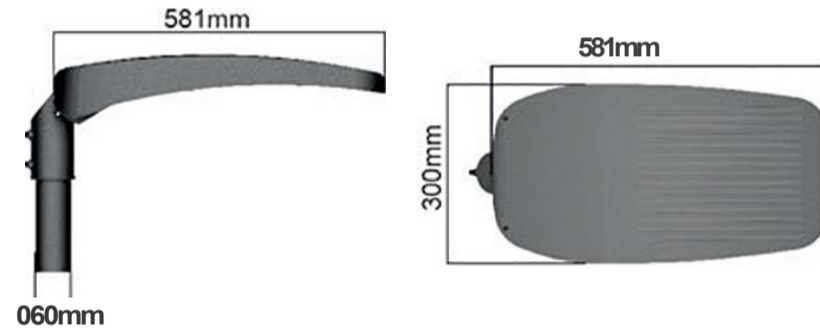

40 - 144 Wott
Compatible

Asymmetrical
Symmetrical

Product	Power	Lumen Output	ColorTemp.
LALE	40W	4201/4341 lm	3000K/4000K
LALE	60W	6302/6512 lm	3000K/4000K
LALE	100w	10711/11080 lm	3000K/4000K
LALE	120W	12853/13296 lm	3000K/4000K
LALE	144W	14424/15956 lm	3000K/4000K