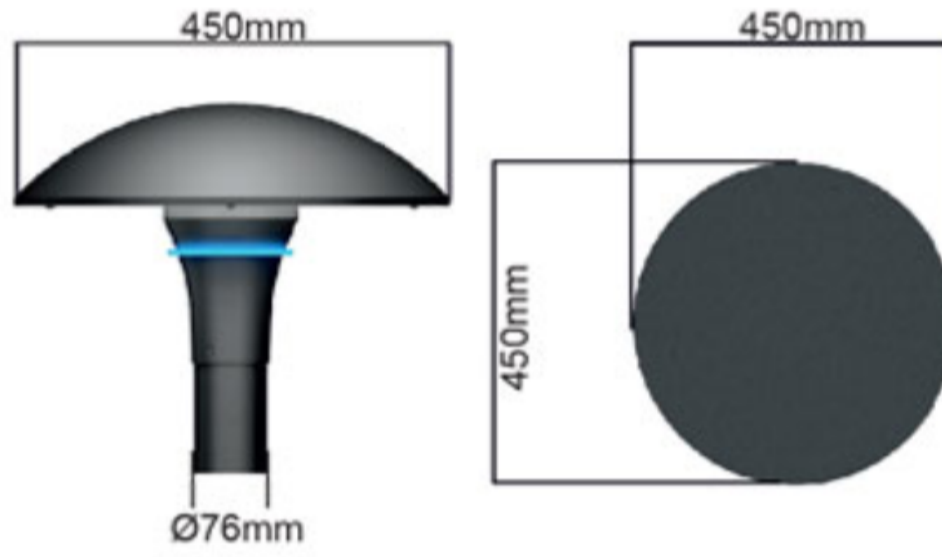

YOMY

40 - 80 Watt
Compatible

Symmetrical

Product	Code	Power	Lumen Output	ColorTemp.
YOMY	PL 10535	40W	3760 / 3890 lm	3000K/4000K
YOMY	PL 10535	80W	7520 / 7780 lm	3000K/4000K

*CRI> 70. Power Foc0< >95. Drive current 350 ma-1050ma